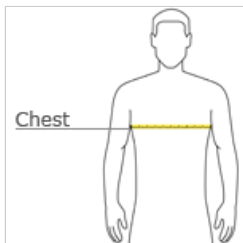

District® V.I.T.™ Muscle Tank. DT6300

A tank with strong style.

- 4.3-ounce, 100% ring spun combed cotton, 30 singles
- 50/50 ring spun combed cotton/poly (Frosts)
- Slightly slimmer body
- Back neck tape
- Tear-away label

front

back

HOW TO MEASURE

CHEST

With arms down at sides, measure around the upper body, under arms and over the fullest part of the chest.

SIZE CHART

	XS	S	M	L	XL	2XL	3XL	4XL
Chest	32-34	35-37	38-40	41-43	44-46	47-49	50-52	53-55